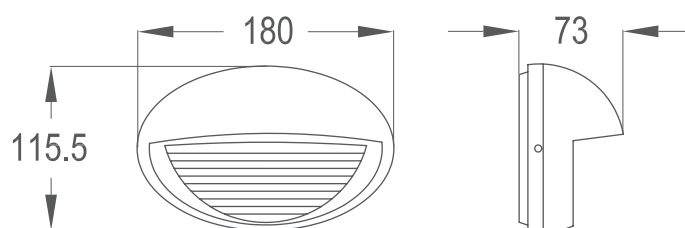

LUMINAIRE TECHNICAL DATA

- IP rating: IP54 (Lamp and gear compartment).
- Housing material: Die cast aluminium equivalent to LM6, finished with durable polyester epoxy powder coating.
- Diffuser: Clear polycarbonate diffuser.
- Mounting: Surface mounted.
- Screws: Stainless steel tamper proof screws.
- Operating temperature: -30°C to +45°C.
- Maximum power consumption:
 - 6.1W
- Power supply: 220V to 240V AC 50/60 Hz.
- Insulation classification: Class I.
- Nett weight: 0.43kg.

PHOTOMETRIC DIAGRAM

(IES Files available on request)

cd/klm

C0/C180:

C90/C270:

DIMENSIONS

PRODUCT IMAGES

PROJECT NAME: