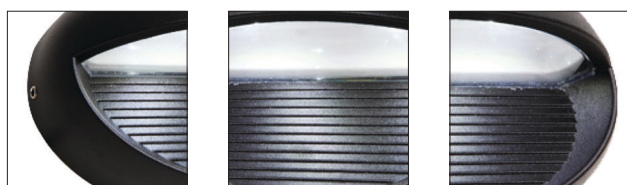

PRODUCT IMAGES