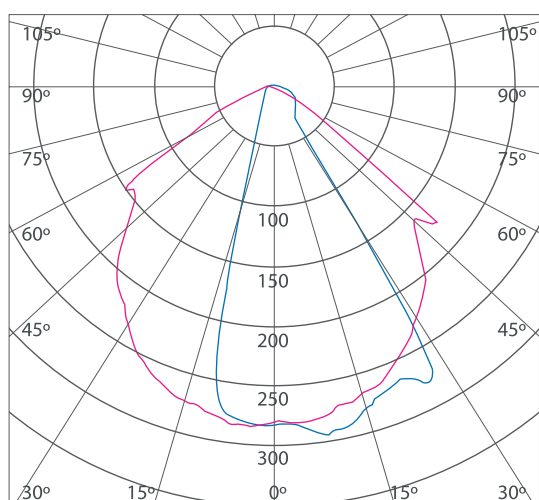

GENLUX LIGHTING

a lighting technology company

A division of
ACTOM (Pty) LTD

ORDERING DETAILS

PRODUCT CODE: **ROUNDLED** / **6W** / **3000K**

-Colour temperature option
-Wattage option

LED option (W):

Option available

6W

Colour temperature option

Option available

3000K

PHOTOMETRIC DIAGRAM

(IES Files available on request)